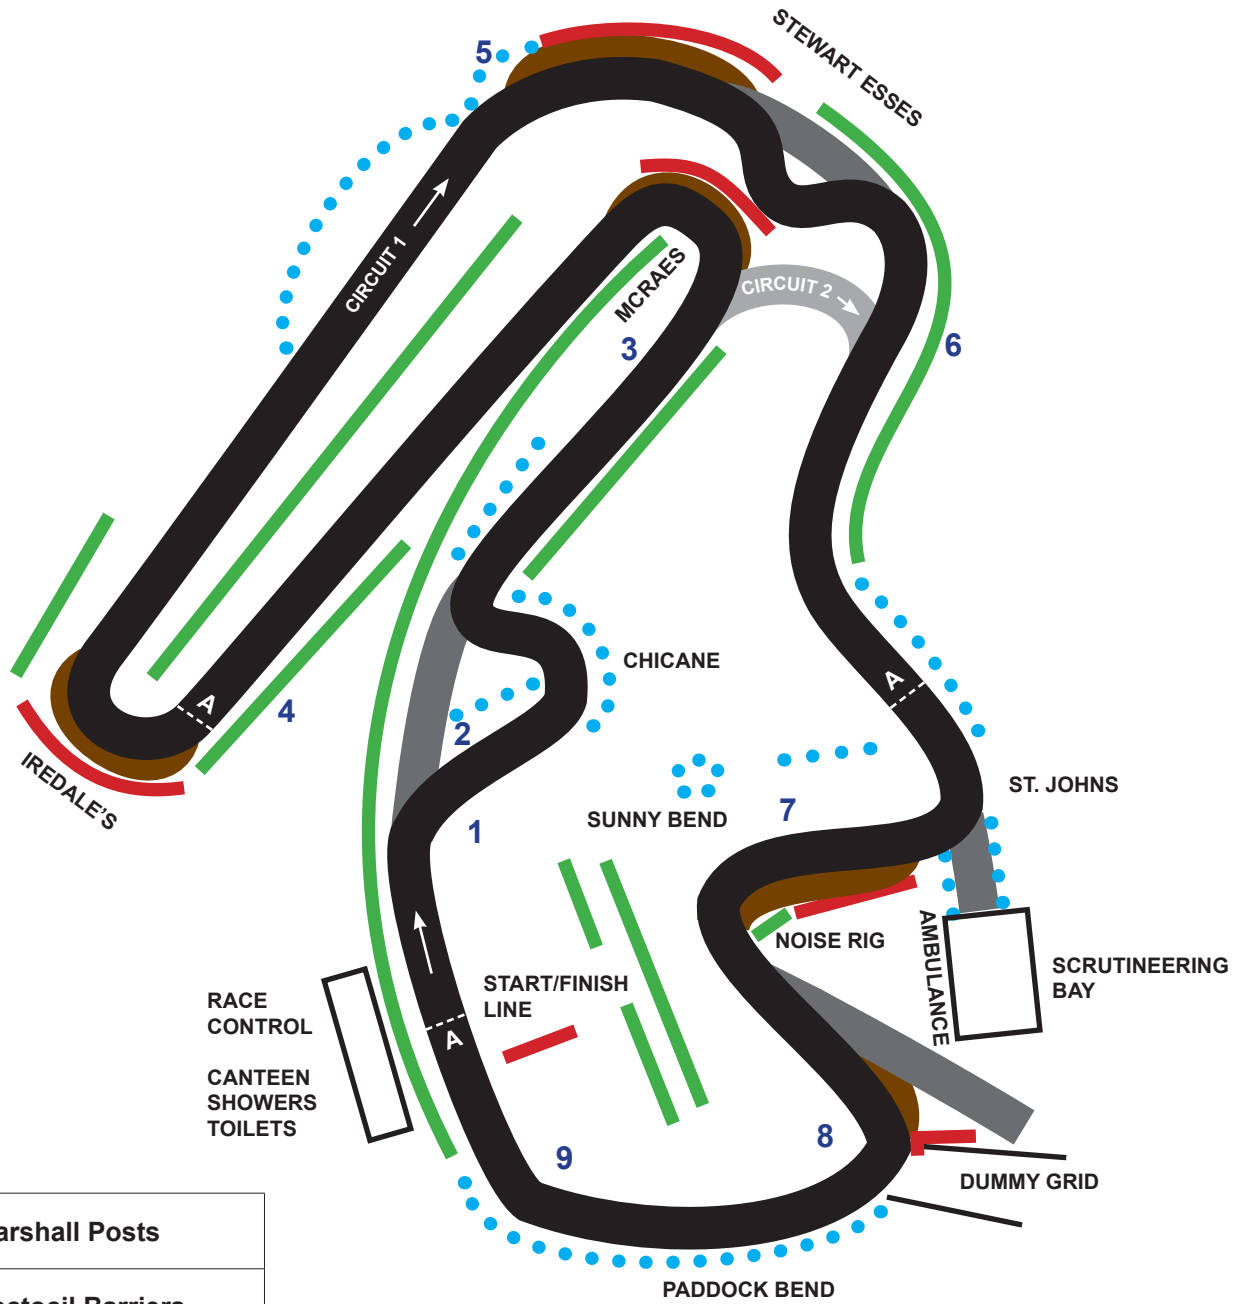

**RACING CLUB**

**LAKELAND STADIUM  
ROWRAH  
CA26 3XU**

**KEY**

1 - 9	Marshall Posts
	Rectocil Barriers
	Plastic Safety Barriers
	Tyre Barriers
	Bark trap
	Alfano Strip
Circuit 1	1030 mtrs
Circuit 2	680 mtrs

**PIT AREA**